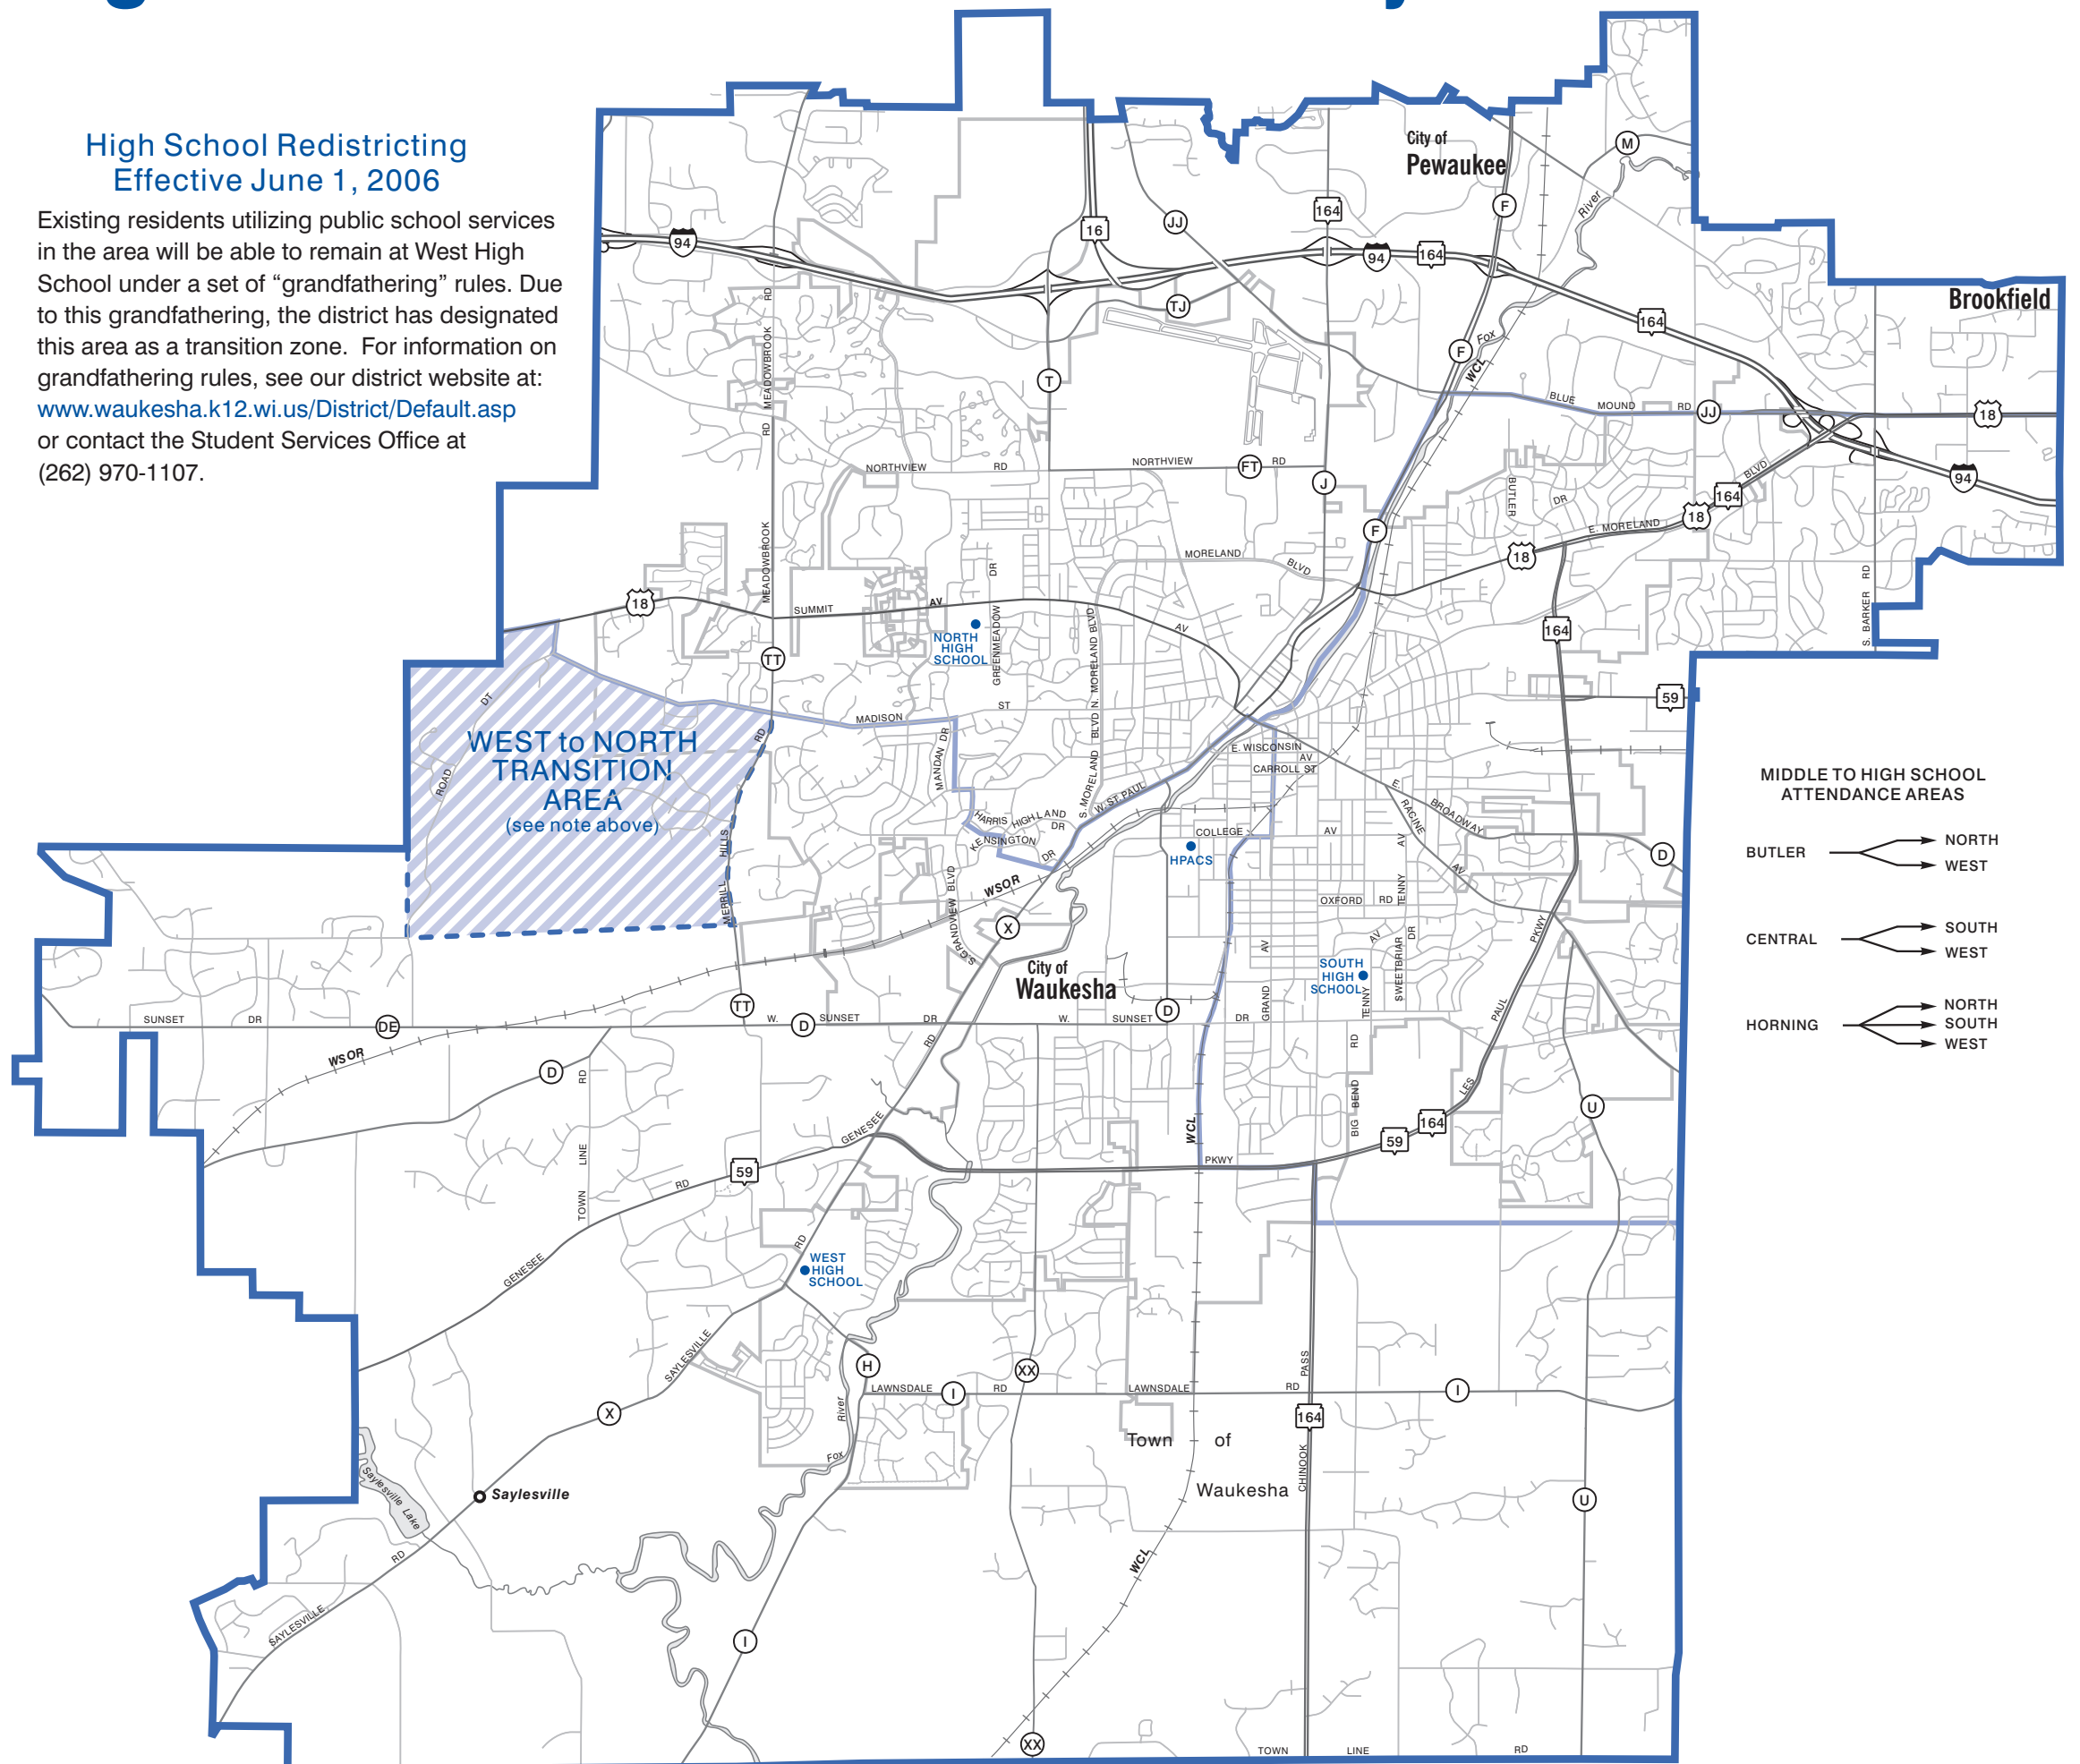

High school attendance boundary

High School Redistricting Effective June 1, 2006

Existing residents utilizing public school services in the area will be able to remain at West High School under a set of "grandfathering" rules. Due to this grandfathering, the district has designated this area as a transition zone. For information on grandfathering rules, see our district website at: www.waukesha.k12.wi.us/District/Default.asp or contact the Student Services Office at (262) 970-1107.

- MIDDLE TO HIGH SCHOOL ATTENDANCE AREAS**
- BUTLER → NORTH
 → WEST
 - CENTRAL → SOUTH
 → WEST
 - HORNING → NORTH
 → SOUTH
 → WEST